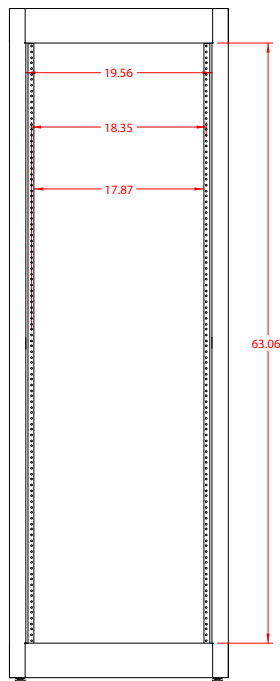

**PART No. C2F196336**  
 for more information visit [www.hammfg.com](http://www.hammfg.com)  
 Data subject to change without notice  
 Isometric drawing not to scale  
 CCR TAPPED RAILS NOT INCLUDED

TOP VIEW

L.S. VIEW

FRONT VIEW

R.S. VIEW

BOTTOM VIEW