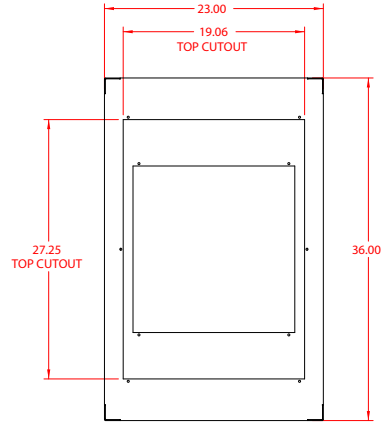

**PART No. C2F196336**  
 for more information visit [www.hammfg.com](http://www.hammfg.com)  
 Data subject to change without notice  
 Isometric drawing not to scale  
 CCR TAPPED RAILS NOT INCLUDED

TOP VIEW

L.S. VIEW

FRONT VIEW

R.S. VIEW

BOTTOM VIEW