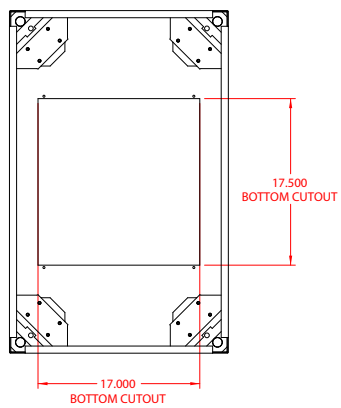

**PART No. C2F196336**  
 for more information visit [www.hammfg.com](http://www.hammfg.com)  
 Data subject to change without notice  
 Isometric drawing not to scale  
 CCR TAPPED RAILS NOT INCLUDED

TOP VIEW

L.S. VIEW

FRONT VIEW

R.S. VIEW

BOTTOM VIEW