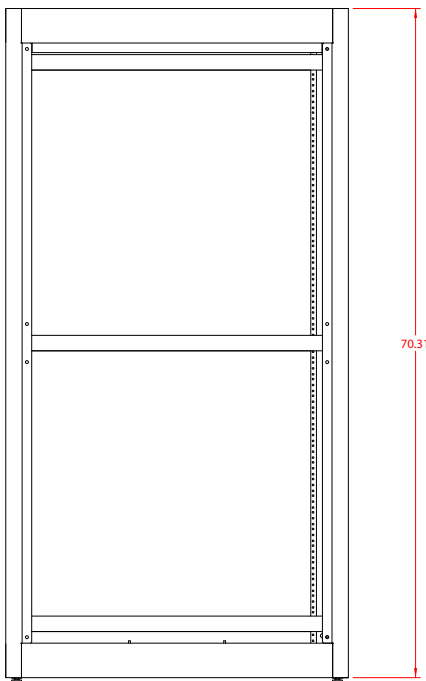

**PART No. C2F196336**  
 for more information visit [www.hammfg.com](http://www.hammfg.com)  
 Data subject to change without notice  
 Isometric drawing not to scale  
 CCR TAPPED RAILS NOT INCLUDED

TOP VIEW

L.S. VIEW

FRONT VIEW

R.S. VIEW

BOTTOM VIEW