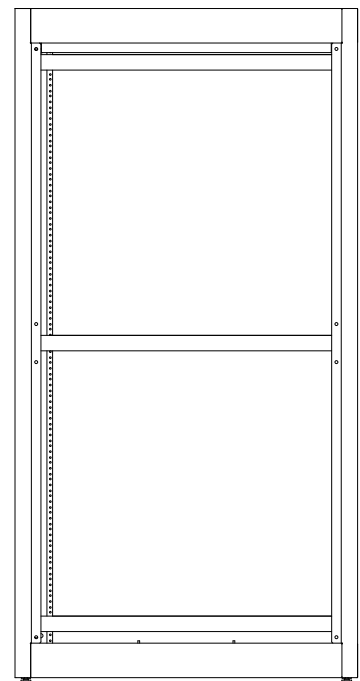

**PART No. C2F196336**  
 for more information visit [www.hammfg.com](http://www.hammfg.com)  
 Data subject to change without notice  
 Isometric drawing not to scale  
 CCR TAPPED RAILS NOT INCLUDED

TOP VIEW

L.S. VIEW

FRONT VIEW

R.S. VIEW

BOTTOM VIEW